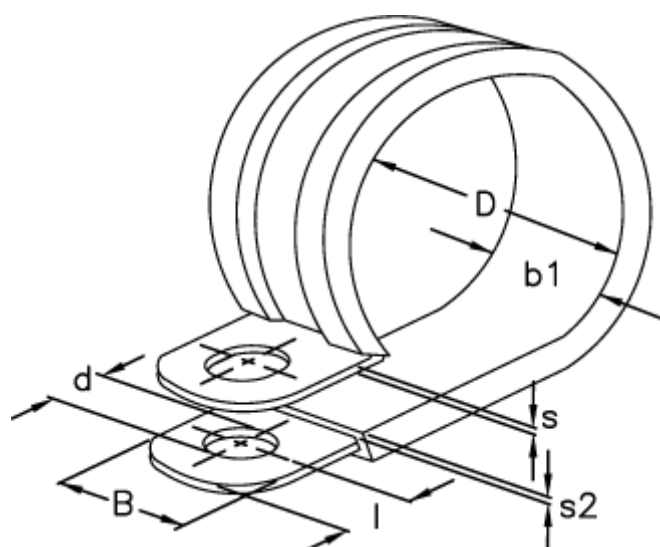

Article number: 029456112010

Description: Norma pipe retaining clip
RLGU 1. 10/12 W1

Measures

b1	= 15.0
d	= 6.4
Diameter D	= 10
l	= 6
s	= 0.8
s2	= 1.2
Width B	= 12